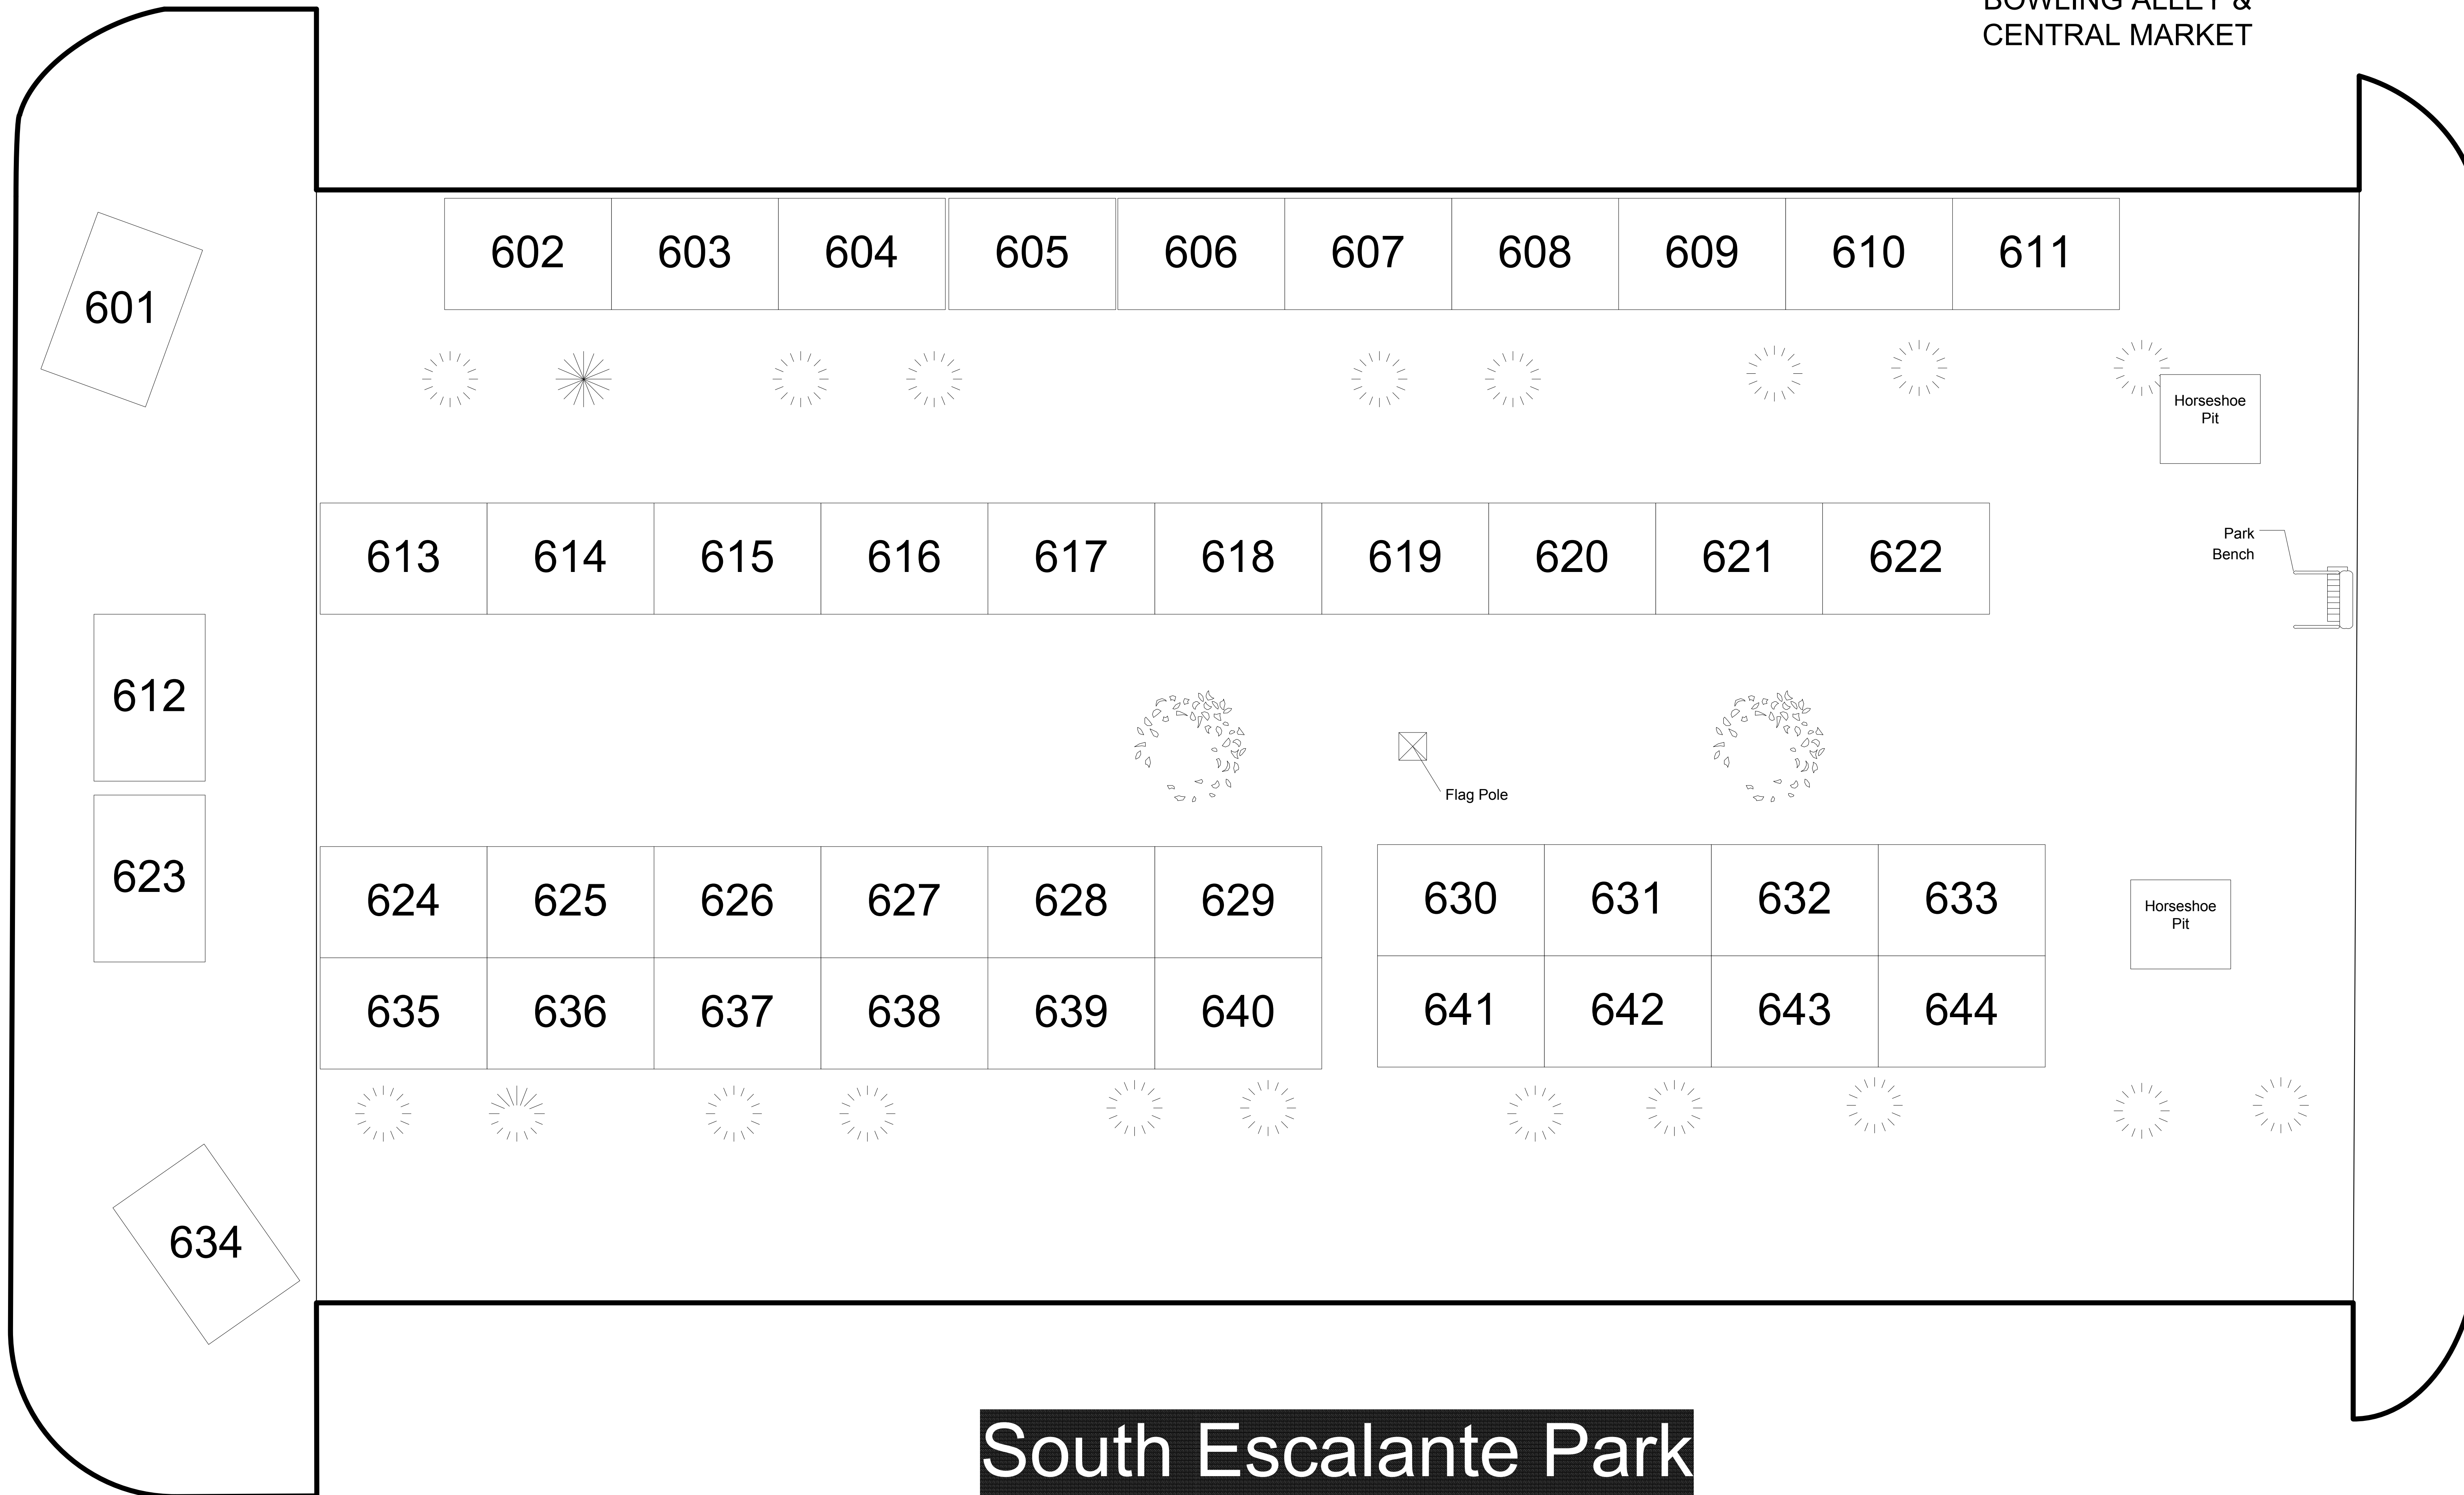

BOWLING ALLEY &
CENTRAL MARKET

South Escalante Park

Arizona Street

NORTH ESCALANTE
PARK

BOULDER CITY
POLICE DEPARTMENT