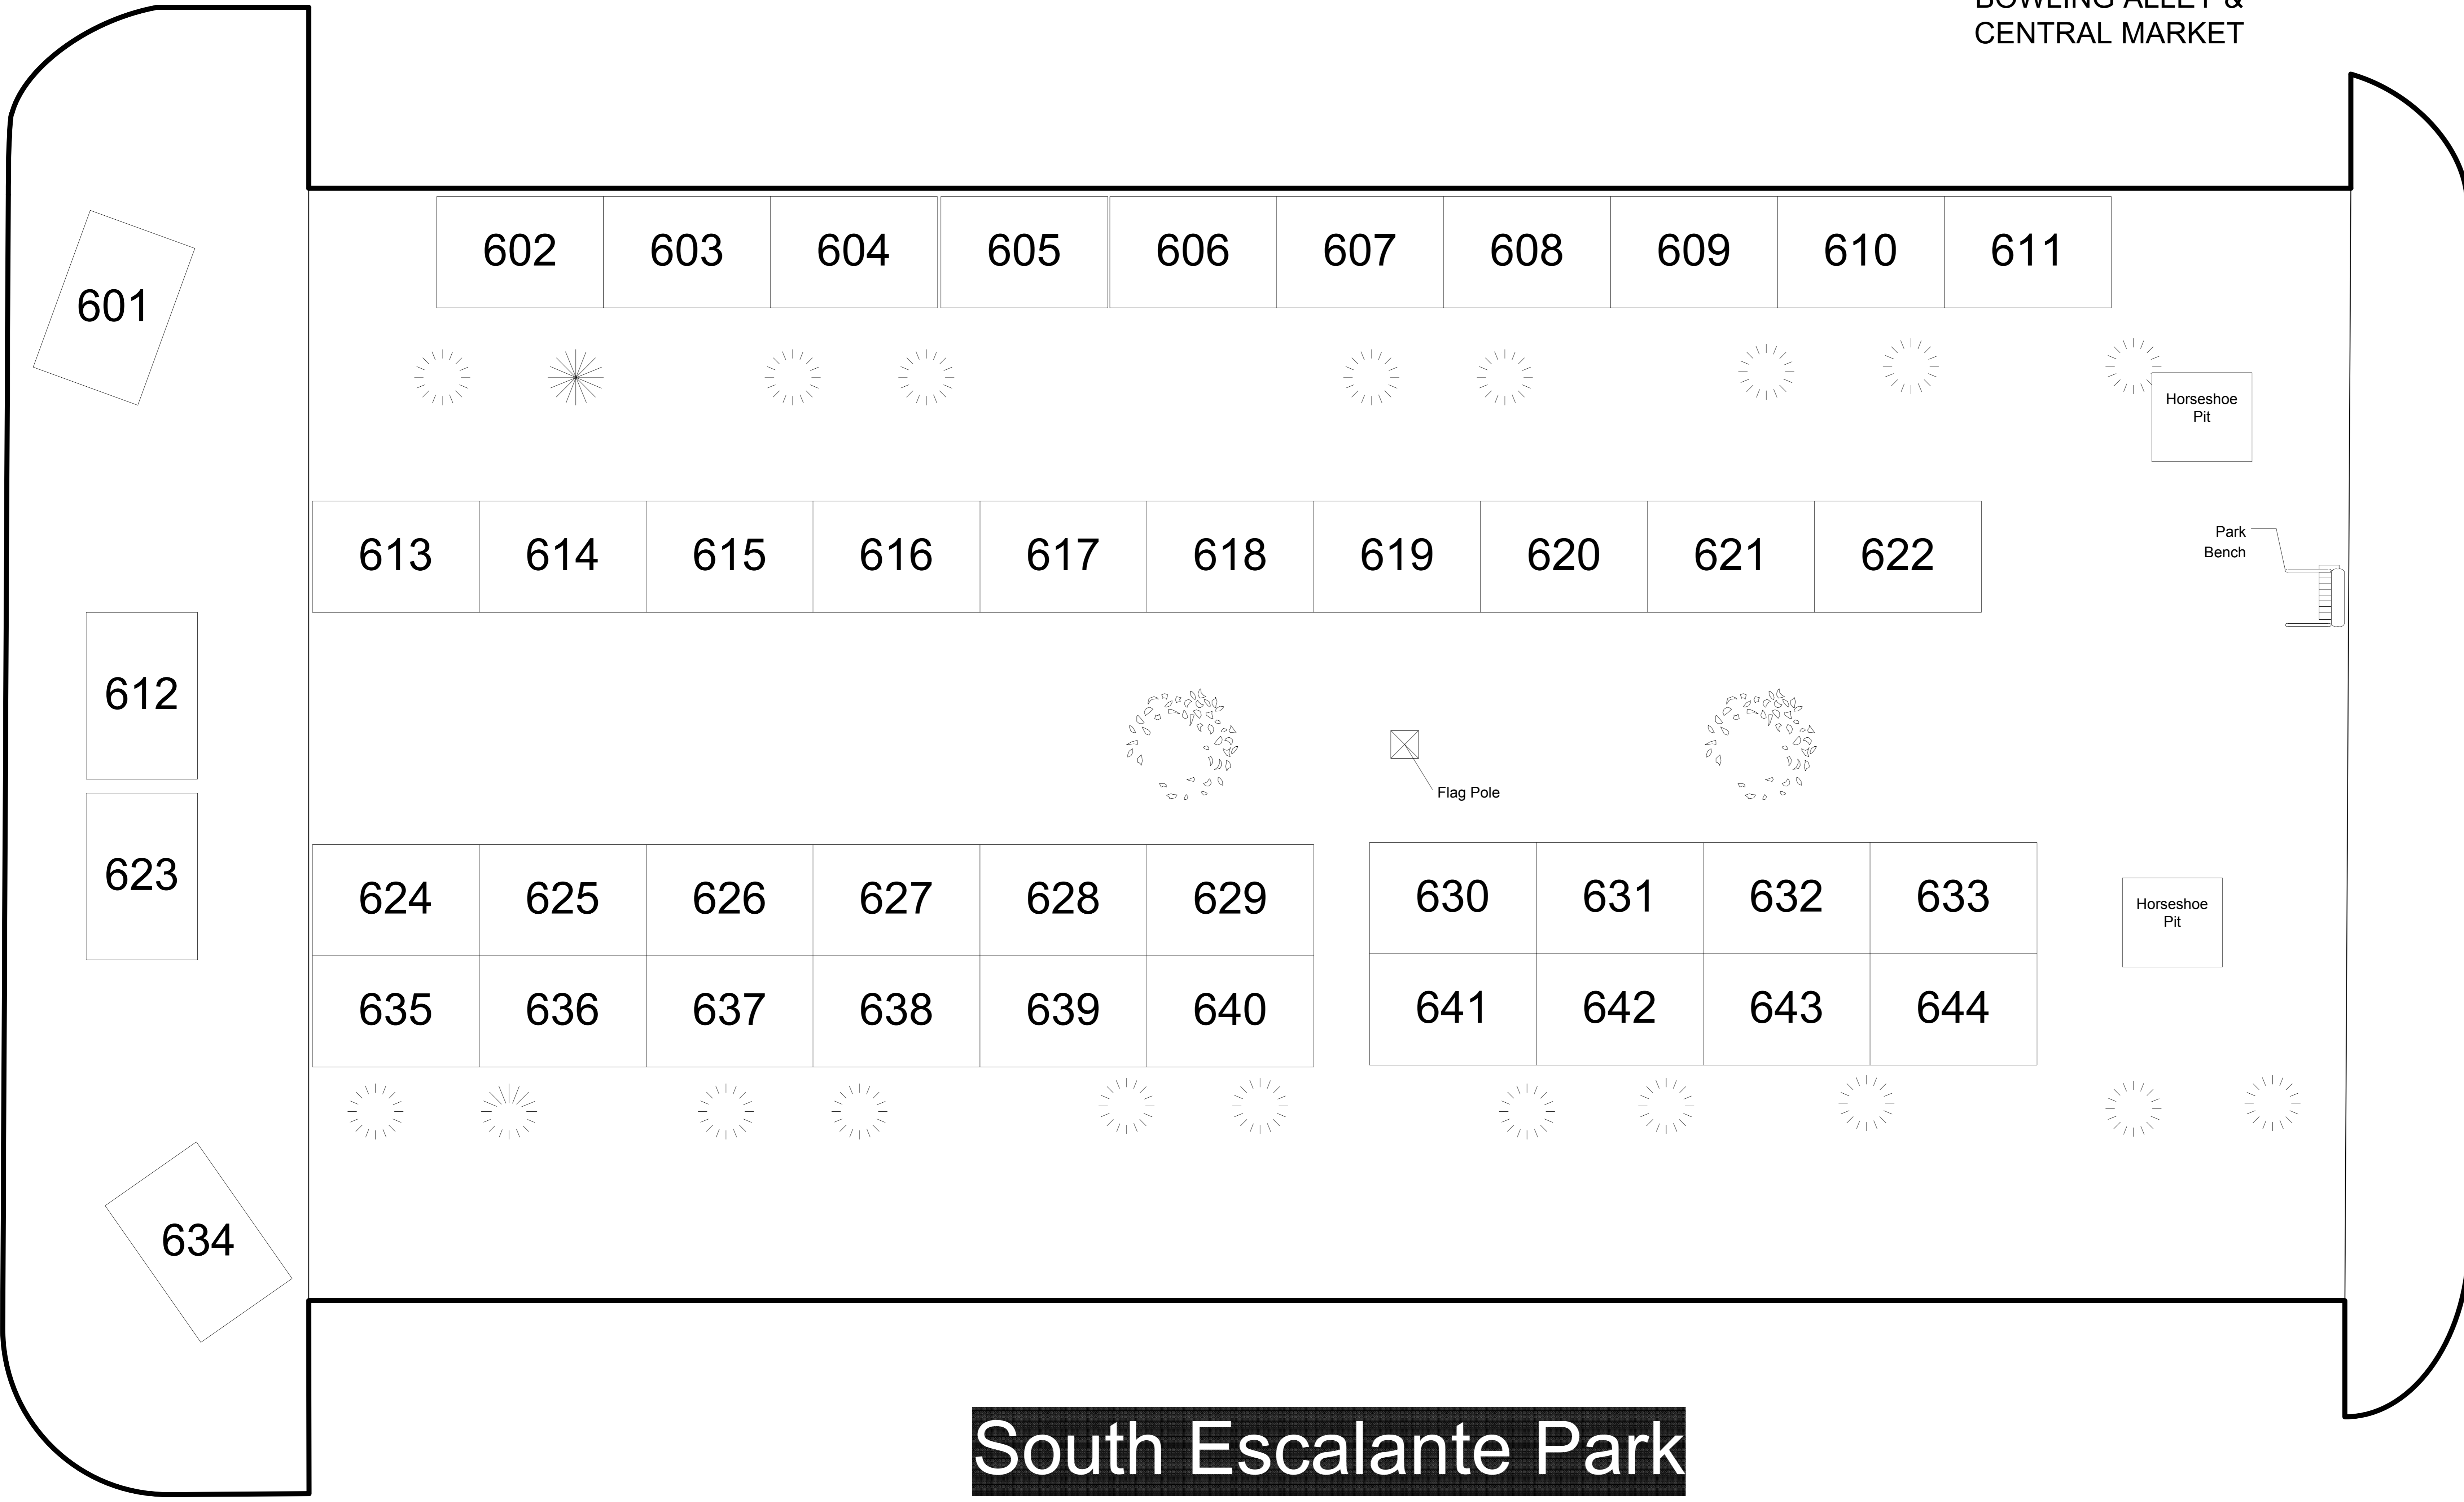

BOWLING ALLEY &
CENTRAL MARKET

South Escalante Park

Arizona Street

NORTH ESCALANTE
PARK

BOULDER CITY
POLICE DEPARTMENT